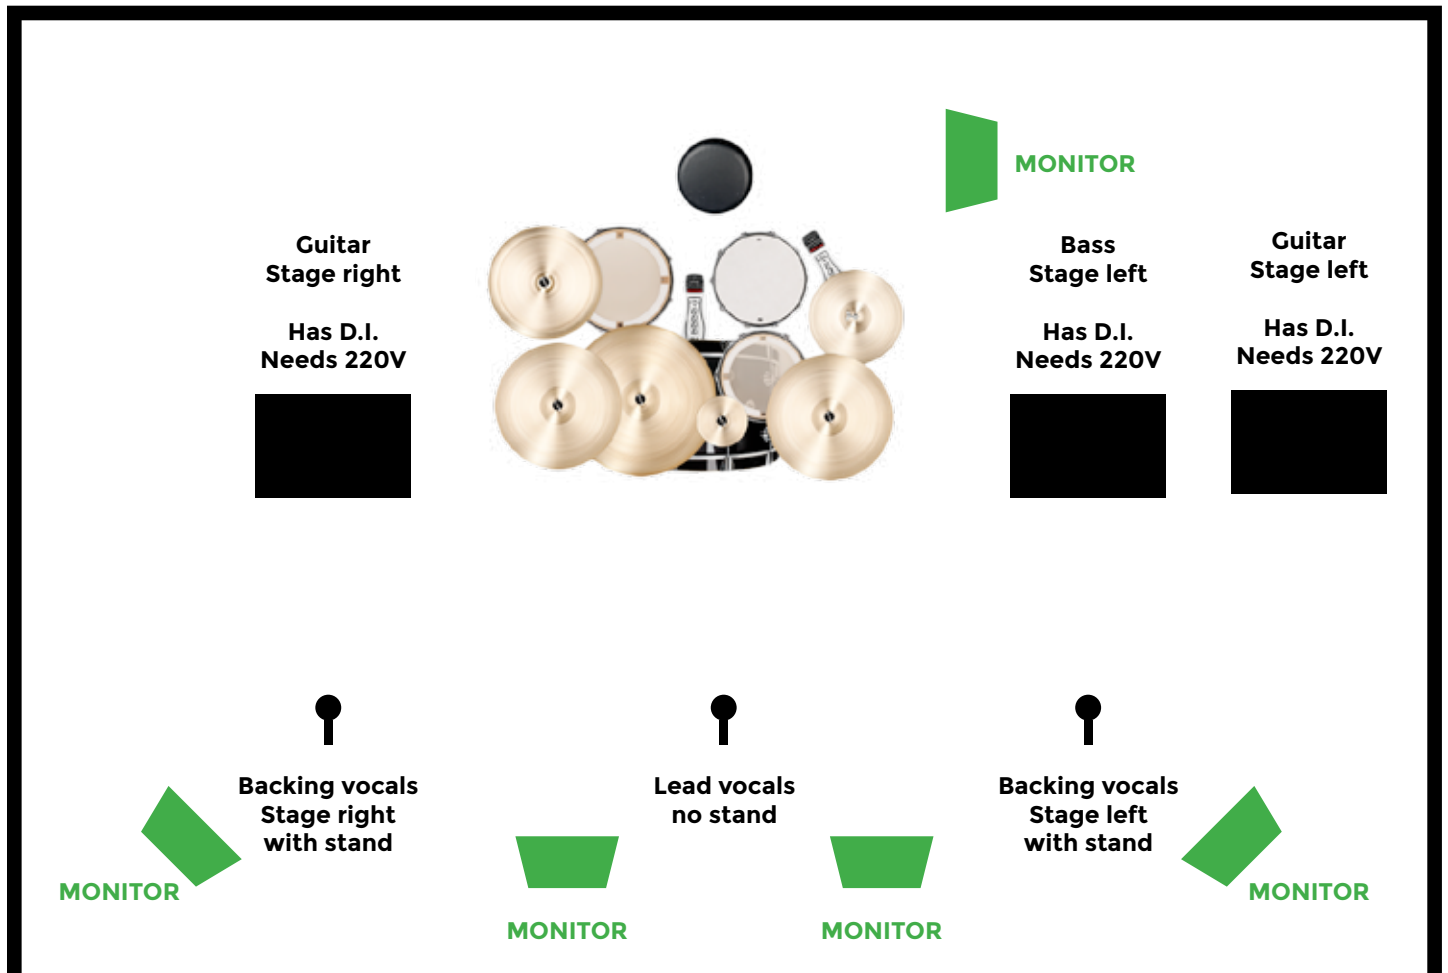

ROYCE - Technical rider

Ch.	Instrument	Input
1	Kick	Mic
2	Snare	Mic
3	Hi-hat	Mic
4	Rack tom	Mic
5	Floor Tom	Mic
6	OH L	Mic
7	OH R	Mic
8	Bass SL	D.I. XLR (provided)
9	Guitar SL	D.I. XLR (provided)
10	Guitar SR	D.I. XLR (provided)
11	Lead vocals	Mic
12	Backing vocals SR	Mic
13	Backing vocals SL	Mic

Please, no unnecessary cables/pods/stands/valuable things on stage. We tend jump around on stage and we don't want to break any of them valuables. We know those things cost a load of money and the last thing we want to do is to break your stuff.

If we are not allowed to lean/stand on the monitors, let us know in advance.

Please provide water at least 10 small (0,5 litre) bottles of water before the performance start.